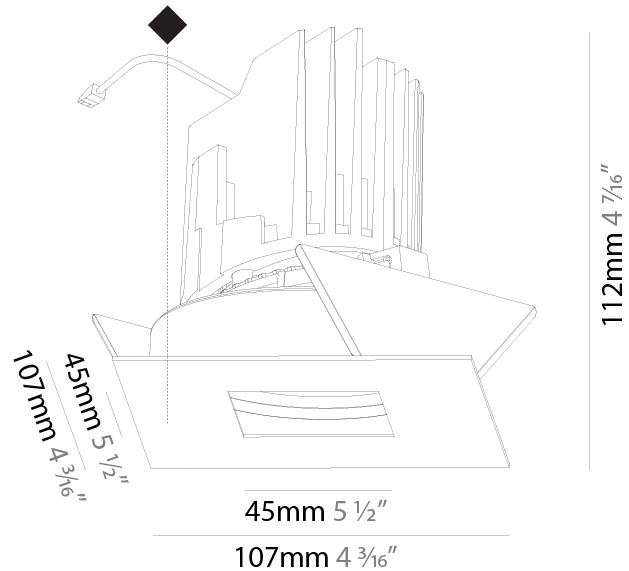

PHYSICAL

Shape: Square
Length (mm): 107
Length (in): 4 ³/₁₆"
Width (mm): 107
Width (in): 4 ³/₁₆"
Depth (mm): 112
Depth (in): 4 ⁷/₁₆"
Ceiling Thickness (mm): 10 / 12.5 / 15
Ceiling Thickness (in): 3/8 or 1/2 or 9/16
Min. Recessing Depth (mm): 130
Min. Recessing Depth (in): 5 ¹/₈"
Light Distribution: Adjustable / Downlight
Weight (kg): 0.479
Weight (lbs): 1.06
Fixture Finish: SSR / BKV / CWI / CRY / HAB / LAG / UFT / ITA / RUA / RUR / MIC / FTG / MYG / TWT / LOD / PUS / FRO / FUP / KIA / POP / BLS / SPG / MEY / GOH / GUM / CHC / COM / ABZ / JAG / OBR / MOS / ROR
Fixture Material: Aluminum Die Cast
Cut-out Measurements: 98mm / 3 7/8"

ELECTRICAL

Lamp Type: LED (Zhaga Standard)
Input Wattage (W): 13.2 / 16.5
Total Output Wattage (W): 12 / 14
Dimming: Tri-Mode (Non-Dimming and Phase Dimming (120Vac only) and 0-10V Dimming)
Driver Included: No
Driver Location: Recessed Housing
Driver Type: Constant Current - Universal
Driver Class: Class 2
Housing: See components
Input Voltage (V): 120 - 277
Constant Current (MA): 350

LED

Number of LEDs: 1
Color Temperature (°K): 2700 / 3000 / 3500 / 4000
Max. Delivered Lumen (lm): 850 / 950 / 1019 / 1040
Nominal Lumen (lm): 960 / 1070 / 1156 / 1180
CRI: >90 CRI
Lamp Life (hrs): 50000

OPTICAL

Reflector°: 10
Adjustability: Rotational 355°; Tilt 30°

RATINGS AND CERTIFICATIONS

Certified By: Certified for North American Standards
IP rating: IP20