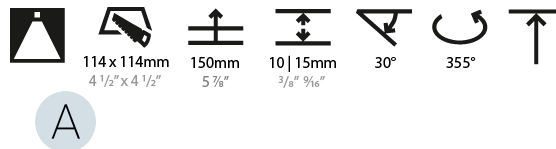

PHYSICAL

Shape: Square
Length (mm): 119
Length (in): 4 11/16
Width (mm): 119
Width (in): 4 11/16
Depth (mm): 132
Depth (in): 5 3/16
Ceiling Thickness (mm): 10 / 12.5 / 15
Ceiling Thickness (in): 3/8 or 1/2 or 9/16
Min. Recessing Depth (mm): 200
Min. Recessing Depth (in): 7 7/8
Light Distribution: Adjustable / Downlight
Weight (kg): 0.544
Weight (lbs): 1.2
Fixture Finish: SSR / BKV / CWI / CRY / HAB / LAG / UFT / ITA / RUA / RUR / MIC / FTG / MYG / TWT / LOD / PUS / FRO / FUP / KIA / POP / BLS / SPG / MEY / GOH / GUM / CHC / COM / ABZ / JAG / OBR / MOS / ROR
Fixture Material: Aluminum Die Cast
Cut-out Measurements: 114mm / 4 1/2" x 114mm / 4 1/2"

ELECTRICAL

Lamp Type: LED (Zhaga Standard)
Input Wattage (W): 13.2 / 16.5
Total Output Wattage (W): 12 / 14
Dimming: Tri-Mode (Non-Dimming and Phase Dimming (120Vac only) and 0-10V Dimming)
Driver Included: No
Driver Location: Recessed Housing
Driver Type: Constant Current - Universal
Driver Class: Class 2
Housing: See components
Input Voltage (V): 120 - 277
Constant Current (MA): 350

LED

Number of LEDs: 1
Color Temperature (°K): 2700 / 3000 / 3500 / 4000
Max. Delivered Lumen (lm): 850 / 950 / 1019 / 1040
Nominal Lumen (lm): 960 / 1070 / 1156 / 1180
CRI: >90 CRI
Lamp Life (hrs): 50000

OPTICAL

Reflector°: 10
Adjustability: Rotational 355°; Tilt 30°

RATINGS AND CERTIFICATIONS

Certified By: Certified for North American Standards
IP rating: IP20