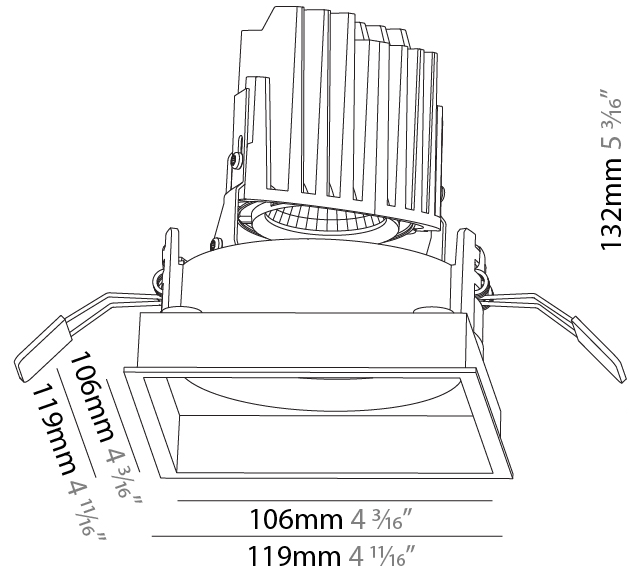

PHYSICAL

Shape: Square
Length (mm): 119
Length (in): 4 11/16
Width (mm): 119
Width (in): 4 11/16
Depth (mm): 132
Depth (in): 5 3/16
Ceiling Thickness (mm): 10 / 12.5 / 15
Ceiling Thickness (in): 3/8 or 1/2 or 9/16
Min. Recessing Depth (mm): 200
Min. Recessing Depth (in): 7 7/8
Light Distribution: Adjustable / Downlight
Weight (kg): 0.544
Weight (lbs): 1.2
Fixture Finish: SSR / BKV / CWI / CRY / HAB / LAG / UFT / ITA / RUA / RUR / MIC / FTG / MYG / TWT / LOD / PUS / FRO / FUP / KIA / POP / BLS / SPG / MEY / GOH / GUM / CHC / COM / ABZ / JAG / OBR / MOS / ROR
Fixture Material: Aluminum Die Cast
Cut-out Measurements: 114mm / 4 1/2" x 114mm / 4 1/2"

ELECTRICAL

Lamp Type: LED (Zhaga Standard)
Input Wattage (W): 13.2 / 16.5
Total Output Wattage (W): 12 / 14
Dimming: Tri-Mode (Non-Dimming and Phase Dimming (120Vac only) and 0-10V Dimming)
Driver Included: No
Driver Location: Recessed Housing
Driver Type: Constant Current - Universal
Driver Class: Class 2
Housing: See components
Input Voltage (V): 120 - 277
Constant Current (MA): 350

LED

Number of LEDs: 1
Color Temperature (°K): 2700 / 3000 / 3500 / 4000
Max. Delivered Lumen (lm): 850 / 950 / 1019 / 1040
Nominal Lumen (lm): 960 / 1070 / 1156 / 1180
CRI: >90 CRI
Lamp Life (hrs): 50000

OPTICAL

Reflector°: 10
Adjustability: Rotational 355°; Tilt 30°

RATINGS AND CERTIFICATIONS

Certified By: Certified for North American Standards
IP rating: IP20